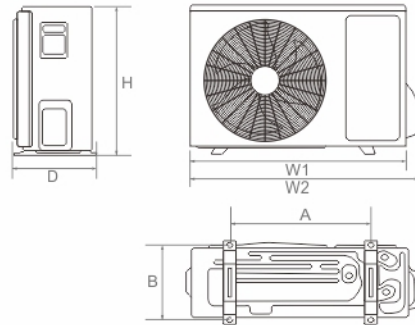

Due to JASA policy of constant improvement, specifications are subject to change without prior notice.

Remarks: Cooling capacities are based on indoor air temp. 27°C DB, 19°C WB and outdoor air temp. 35°C DB, 24°C WB. The above specifications are subject to change without prior notice for product improvement.

E.&O.E.