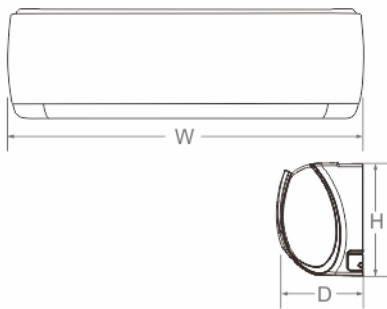

Due to JASA policy of constant improvement, specifications are subject to change without prior notice.

Remarks: Cooling capacities are based on indoor air temp. 27°C DB, 19°C WB and outdoor air temp. 35°C DB, 24°C WB. The above specifications are subject to change without prior notice for product improvement.

E.&O.E.